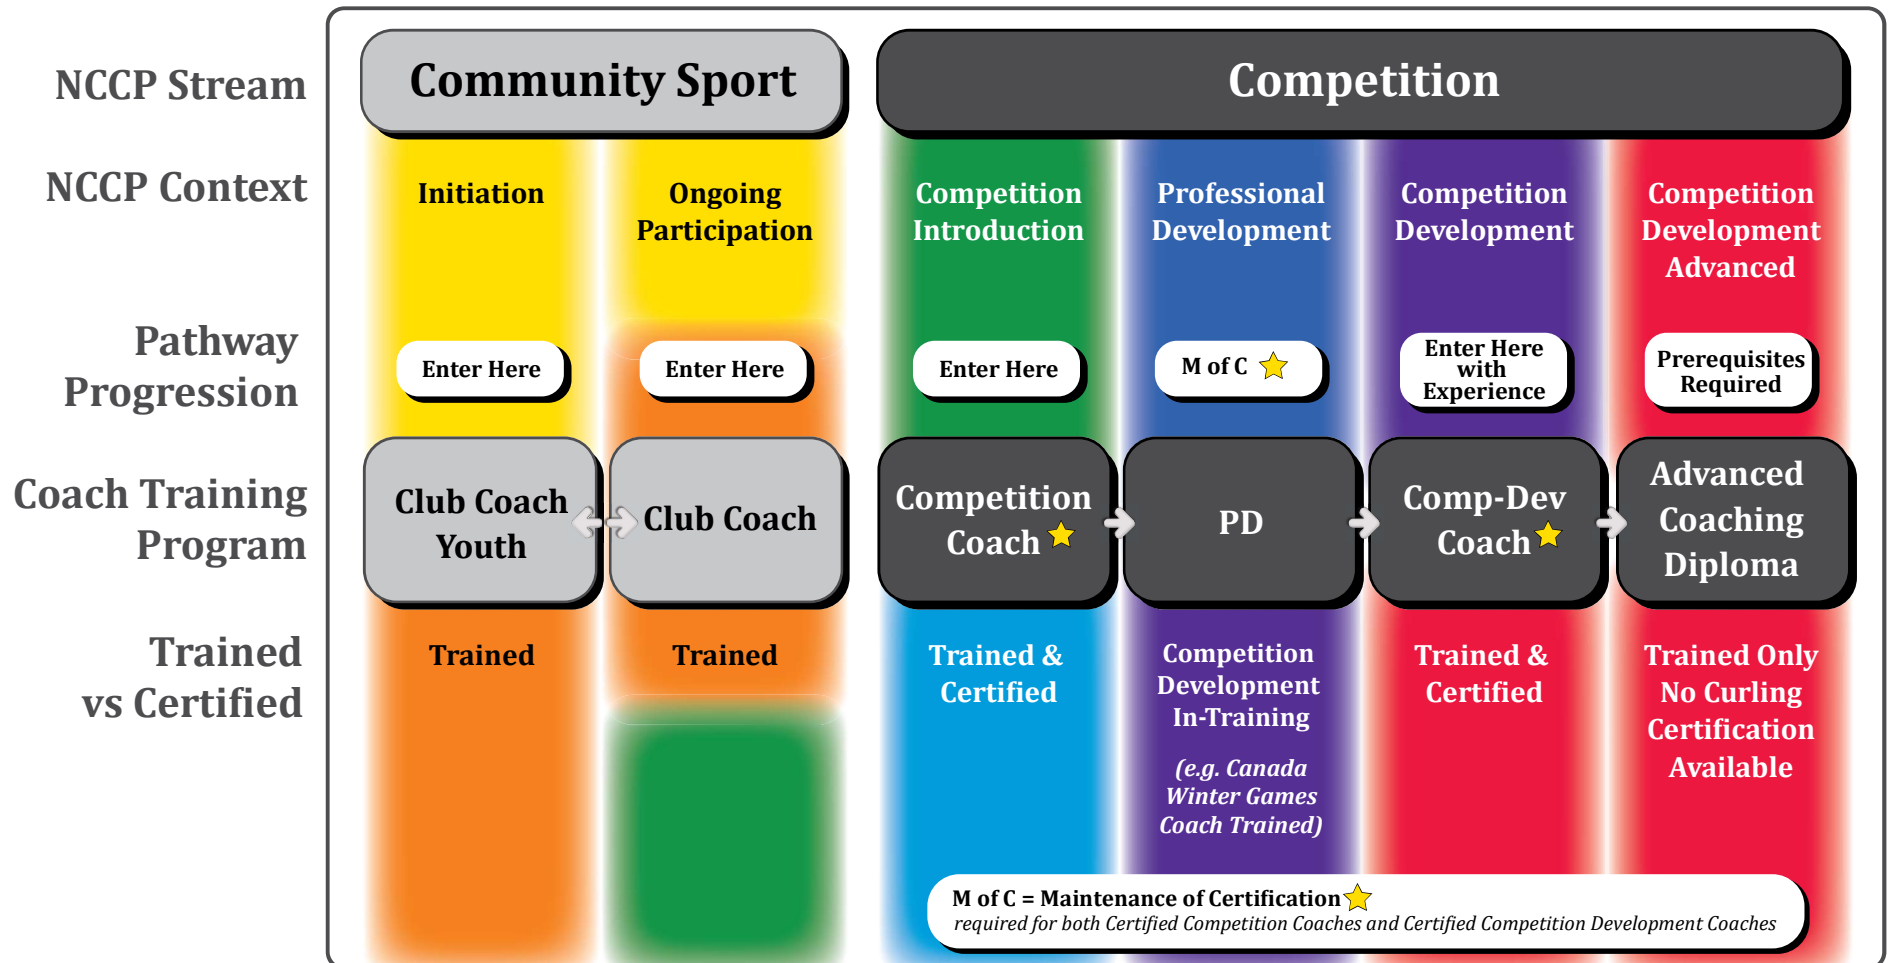

Coach Development Model

LTCDC Stage Active Start & Active for Life - supported by any coach in system

FUNdamentals | Learn to Train | Train to Train | Learn to Compete | Train to Compete | Learn to Excel | Train to Excel